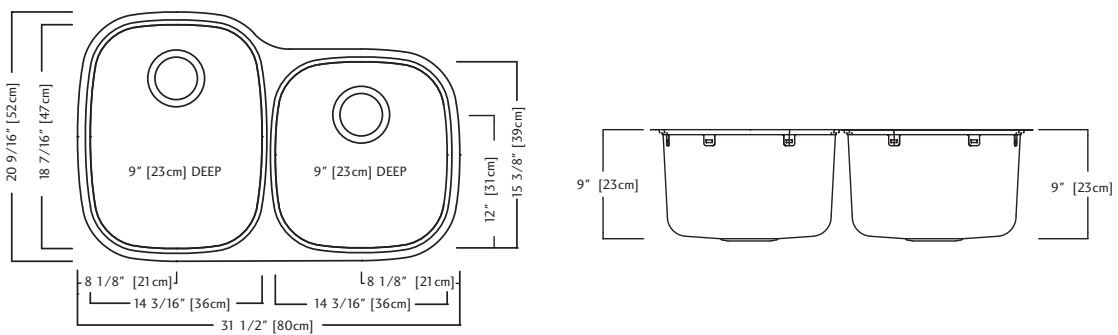

Optional Accessories

UC2132/90K/E SPECIFICATION

Model UC2132/90K/E is a large bowl/small bowl undermount sink manufactured for Franke Consumer Products from 18 gauge stainless steel. Product has a sheen finished rim and radiant silk finished bowls. Sink is fully undercoated. Installation kit is included. Sink is backed with a limited buyer lifetime warranty.

- O.D. Large bowl - 20 9/16" x 31 1/2" x 9" deep (52 x 80 x 23 cm deep)
- **Recommended for minimum 36" cabinet**

FUN# 122.0035.963